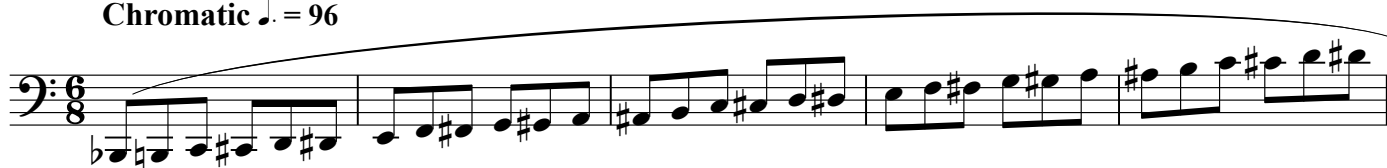

CBDA All State Scales Set B for 2027
High School
BASSOON

E \flat Major ♩ = 96

C Melodic Minor ♩ = 96

B Major ♩ = 96

G# Melodic Minor ♩ = 96

Chromatic ♩ = 96

Tempos for scales may be taken faster as long as it demonstrates fluency.